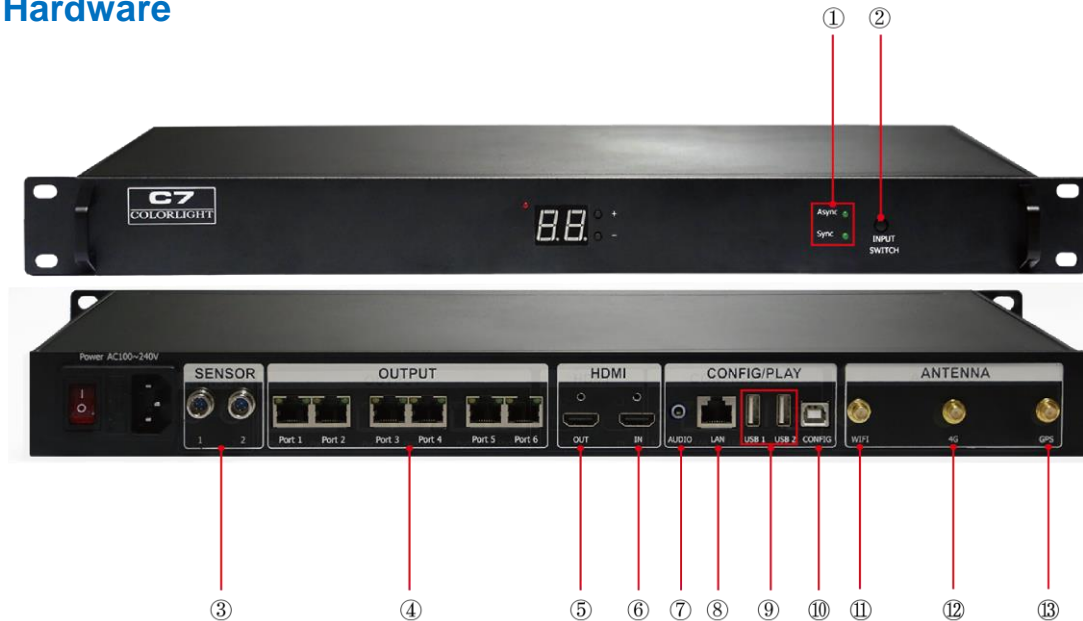

Automatic Brightness Adjustment	Timing automatic adjustment; Environmental automatic adjustment
Timing Play	Play according to scheduled programs
Software	LEDVISION 5.0 or higher vision

Hardware

Interface Description:

No.	Name	Functions
1	Indicator	Green indicator shows Async or Sync display
2	Switch Button	Switch between Async & Sync display
3	Sensor Interface	Environmental temperature and brightness monitoring; Automatic brightness adjustment
4	Ethernet Output	RJ45, signal output, connecting with receiving cards
5	HDMI_OUT	HDMI output, for cascading between players
6	HDMI_IN	HDMI input, for cascading between players
7	Audio Output	HIFI stereo output
8	LAN Port	Access network
9	USB Port	Program updating through U disc
10	CONFIG Port	Screen parameters setting; Program publishing