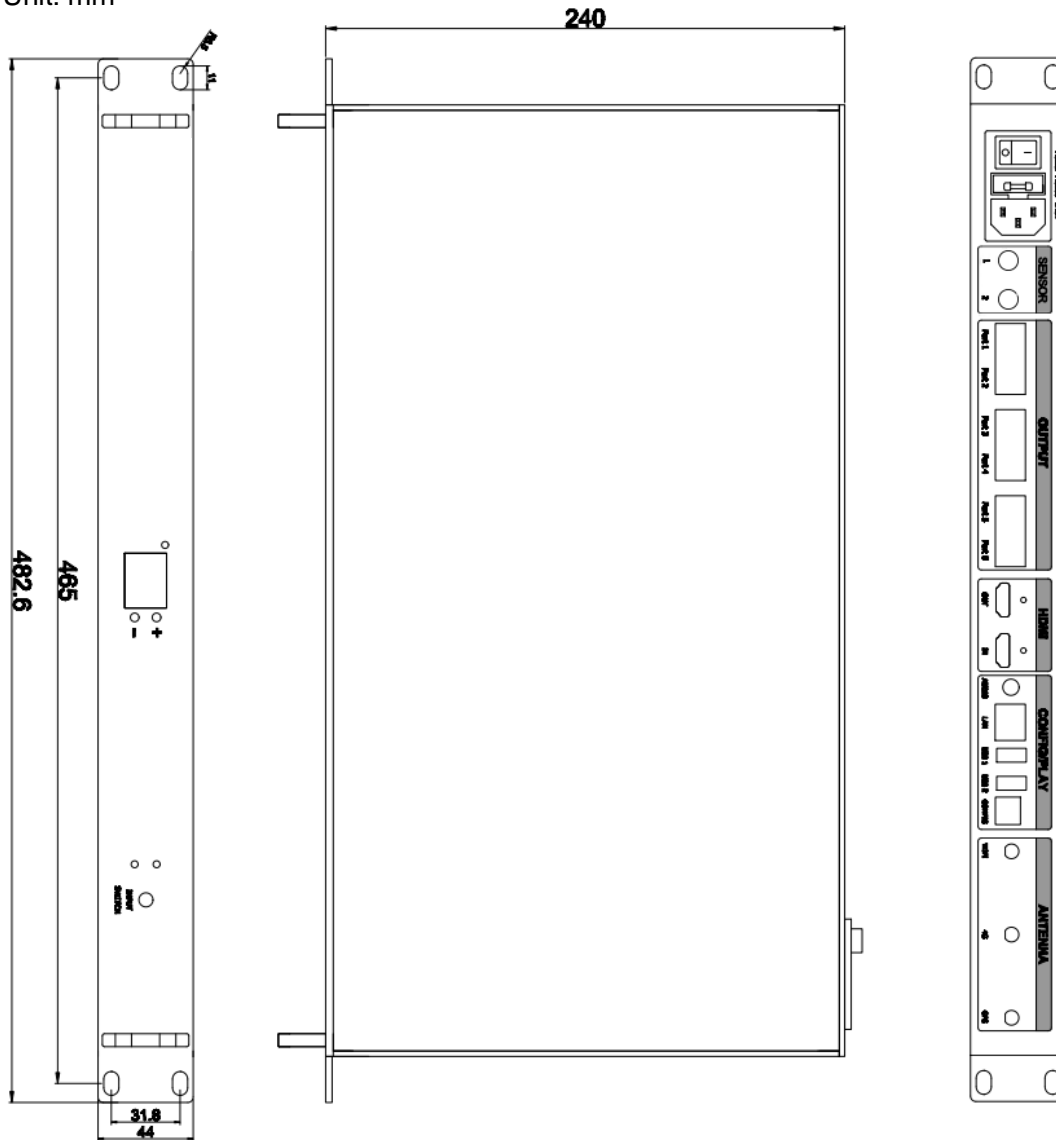

C7 has many advantages in applications of advertising screens and exhibition screens.

Specifications

Basic Parameters	
Core Chip	1.6GHz dual-core CPU; 600Mhz quad-core GPU; 1GB DDR3 1080P HD hardware decoding
Loading Capacity	Maximum loading capacity: 2.3 million pixels; Maximum width: 4096 pixels, maximum height: 1536 pixels
Receiving Card Supported	All Colorlight's receiving cards
Interfaces	
Audio Output	1/8" (3.5mm)TRS
USB Ports	USB2.0*2, support external U disc storage (128G in maximum) or communication equipment
HDMI Output	HDMI loop output
HDMI Input	HDMI signal input

11	WIFI interface	Connect with WIFI antenna
12	4G interface	Connect with 4G antenna (optional)
13	GPS interface	Connect with GPS antenna (optional)

Dimension:

Unit: mm

Colorlight Russia and Belarus: www.powerlight.ru